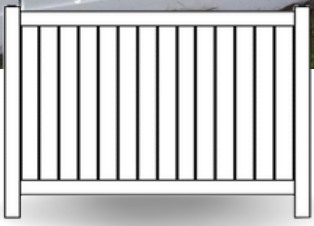

PRODUCT BROCHURE

VINYL SEMI-PRIVACY FENCE

*Timeless Beauty &
Lasting Durability*

SEMI-PRIVACY

6" Semi-Privacy with Lattice
Item No. VFSPL668W

6" SEMI-PRIVACY

3" SEMI-PRIVACY

6" LATTICE TOP

3" LATTICE TOP

6" CLOSED SPINDLE TOP

3" CLOSED SPINDLE TOP

6" OPEN SPINDLE TOP

3" OPEN SPINDLE TOP

OUR VINYL FENCE WON'T RUST, ROT OR PEEL AND NEVER NEEDS PAINTING.

Pictured Above: 6" Tan Two Toned Semi-Privacy
Item No. VFSP668WT

Combine colors
for a unique
look!

Heights: 3', 4', 5' or 6'

Widths: 6' or 8'

Posts: 4" x 4" or 5" x 5"

Colors: White, Tan or Khaki

Pickets: 7/8" x 6" or 7/8" x 3"

Picket Spacing: 1/2" Picket Spacing

Rails: 2" x 6" Ribbed Top and Bottom Rails

Accent Lattice 2" Diamond

Tops: 1" Diamond and Square

CAPITAL
FENCE & RAIL

SUPPLIED BY:

Pictured Above: 6" Tan Semi-Privacy with
Closed Spindle Top
Item No. VFSPCT668T

Capital Fence & Rail manufactures
and distributes a full line of quality
outdoor products: