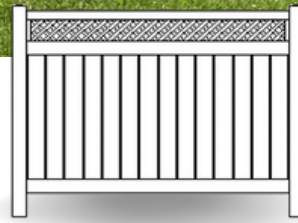

PRODUCT BROCHURE

VINYL SEMI-PRIVACY FENCE

*Timeless Beauty &
Lasting Durability*

SEMI-PRIVACY

6" Semi-Privacy with Lattice
Item No. VFSPL668W

6" SEMI-PRIVACY

3" SEMI-PRIVACY

6" LATTICE TOP

3" LATTICE TOP

6" CLOSED SPINDLE TOP

3" CLOSED SPINDLE TOP

6" OPEN SPINDLE TOP

3" OPEN SPINDLE TOP

OUR VINYL FENCE WON'T RUST, ROT OR PEEL AND NEVER NEEDS PAINTING.

Pictured Above: 6" Tan Two Toned Semi-Privacy
Item No. VFSP668WT

Combine colors
for a unique
look!

Heights: 3', 4', 5' or 6'

Widths: 6' or 8'

Posts: 4" x 4" or 5" x 5"

Colors: White, Tan or Khaki

Pickets: 7/8" x 6" or 7/8" x 3"

Picket Spacing: 1/2" Picket Spacing

Rails: 2" x 6" Ribbed Top and Bottom Rails

Accent Lattice 2" Diamond

Tops: 1" Diamond and Square

CAPITAL
FENCE & RAIL

SUPPLIED BY:

Pictured Above: 6" Tan Semi-Privacy with
Closed Spindle Top
Item No. VFSPCT668T

Capital Fence & Rail manufactures
and distributes a full line of quality
outdoor products: