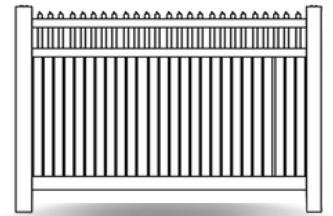

PRODUCT BROCHURE

VINYL SEMI-PRIVACY FENCE

*Timeless Beauty &
Lasting Durability*

SEMI-PRIVACY

6" Semi-Privacy with Lattice
Item No. VFSPL668W

6" SEMI-PRIVACY

3" SEMI-PRIVACY

6" LATTICE TOP

3" LATTICE TOP

6" CLOSED SPINDLE TOP

3" CLOSED SPINDLE TOP

6" OPEN SPINDLE TOP

3" OPEN SPINDLE TOP

OUR VINYL FENCE WON'T RUST, ROT OR PEEL AND NEVER NEEDS PAINTING.

Pictured Above: 6" Tan Two Toned Semi-Privacy
Item No. VFSP668WT

Combine colors
for a unique
look!

Heights: 3', 4', 5' or 6'

Widths: 6' or 8'

Posts: 4" x 4" or 5" x 5"

Colors: White, Tan or Khaki

Pickets: 7/8" x 6" or 7/8" x 3"

Picket Spacing: 1/2" Picket Spacing

Rails: 2" x 6" Ribbed Top and Bottom Rails

Accent Lattice 2" Diamond

Tops: 1" Diamond and Square

CAPITAL
FENCE & RAIL

SUPPLIED BY:

Pictured Above: 6" Tan Semi-Privacy with
Closed Spindle Top
Item No. VFSPCT668T

Capital Fence & Rail manufactures
and distributes a full line of quality
outdoor products: