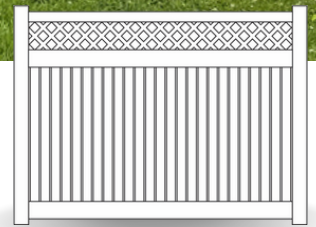

PRODUCT BROCHURE

VINYL SEMI-PRIVACY FENCE

*Timeless Beauty &
Lasting Durability*

SEMI-PRIVACY

6" Semi-Privacy with Lattice
Item No. VFSPL668W

6" SEMI-PRIVACY

3" SEMI-PRIVACY

6" LATTICE TOP

3" LATTICE TOP

6" CLOSED SPINDLE TOP

3" CLOSED SPINDLE TOP

6" OPEN SPINDLE TOP

3" OPEN SPINDLE TOP

OUR VINYL FENCE WON'T RUST, ROT OR PEEL AND NEVER NEEDS PAINTING.

Pictured Above: 6" Tan Two Toned Semi-Privacy
Item No. VFSP668WT

Combine colors
for a unique
look!

Heights: 3', 4', 5' or 6'

Widths: 6' or 8'

Posts: 4" x 4" or 5" x 5"

Colors: White, Tan or Khaki

Pickets: 7/8" x 6" or 7/8" x 3"

Picket Spacing: 1/2" Picket Spacing

Rails: 2" x 6" Ribbed Top and Bottom Rails

Accent Lattice 2" Diamond

Tops: 1" Diamond and Square

CAPITAL
FENCE & RAIL

SUPPLIED BY:

Pictured Above: 6" Tan Semi-Privacy with
Closed Spindle Top
Item No. VFSPCT668T

Capital Fence & Rail manufactures
and distributes a full line of quality
outdoor products: