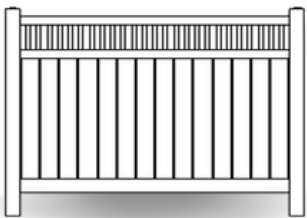

PRODUCT BROCHURE

VINYL SEMI-PRIVACY FENCE

*Timeless Beauty &
Lasting Durability*

SEMI-PRIVACY

6" Semi-Privacy with Lattice
Item No. VFSPL668W

6" SEMI-PRIVACY

3" SEMI-PRIVACY

6" LATTICE TOP

3" LATTICE TOP

6" CLOSED SPINDLE TOP

3" CLOSED SPINDLE TOP

6" OPEN SPINDLE TOP

3" OPEN SPINDLE TOP

OUR VINYL FENCE WON'T RUST, ROT OR PEEL AND NEVER NEEDS PAINTING.

Pictured Above: 6" Tan Two Toned Semi-Privacy
Item No. VFSP668WT

Combine colors
for a unique
look!

Heights: 3', 4', 5' or 6'

Widths: 6' or 8'

Posts: 4" x 4" or 5" x 5"

Colors: White, Tan or Khaki

Pickets: 7/8" x 6" or 7/8" x 3"

Picket Spacing: 1/2" Picket Spacing

Rails: 2" x 6" Ribbed Top and Bottom Rails

Accent Lattice 2" Diamond

Tops: 1" Diamond and Square

CAPITAL
FENCE & RAIL

SUPPLIED BY:

Pictured Above: 6" Tan Semi-Privacy with
Closed Spindle Top
Item No. VFSPCT668T

Capital Fence & Rail manufactures
and distributes a full line of quality
outdoor products: