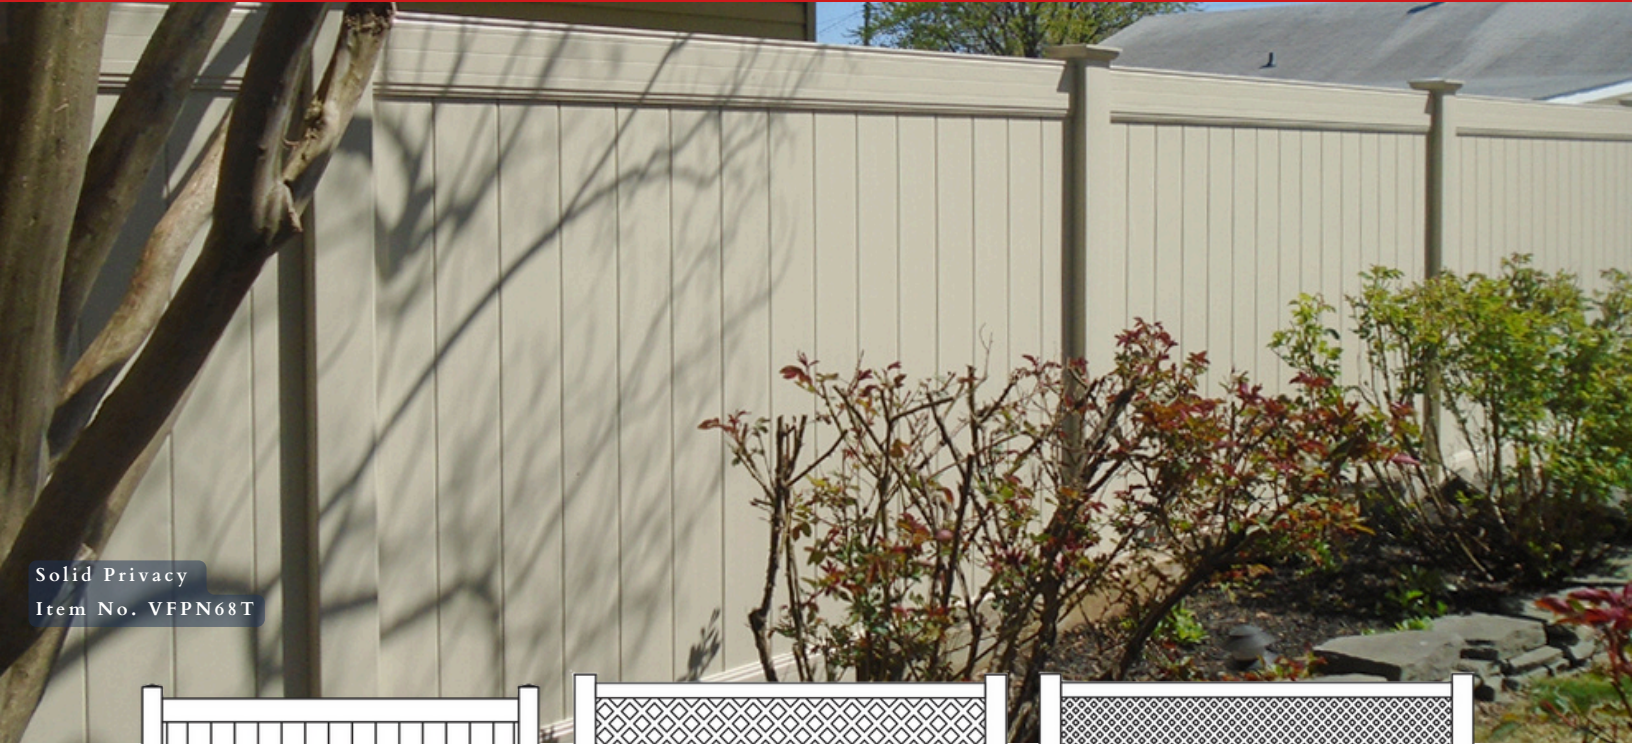

PRODUCT BROCHURE

VINYL PRIVACY FENCE

*Timeless Beauty &
Lasting Durability*

VINYL FENCE

PRIVACY

Solid Privacy
Item No. VFVN68T

SOLID

LATTICE TOP

**NARROW
LATTICE TOP**

**CLOSED
SPINDLE TOP**

**OPEN
SPINDLE TOP**

HORIZONTAL

OUR VINYL FENCE WON'T RUST, ROT OR PEEL AND NEVER NEEDS PAINTING!

Privacy with Lattice
Item No. VFPL68W

Pictured Above: Two-Toned Privacy with Open
Scalloped Spindle Top
Item No. VFPSC68WG

Combine colors for a unique look!

Heights: 3', 4', 5', 6', 7' or 8'

Widths: 6' or 8'

Posts: 4" x 4" or 5" x 5"

Colors: White, Tan or Khaki

Pickets: 7/8" x 6" Tongue and Groove

Rails: 2" x 7" Slotted Top and Bottom Rails