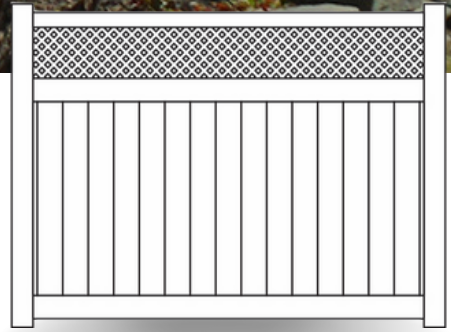

PRODUCT BROCHURE

VINYL PRIVACY FENCE

*Timeless Beauty &
Lasting Durability*

VINYL FENCE

PRIVACY

Solid Privacy
Item No. VFVN68T

SOLID

LATTICE TOP

**NARROW
LATTICE TOP**

**CLOSED
SPINDLE TOP**

**OPEN
SPINDLE TOP**

HORIZONTAL

OUR VINYL FENCE WON'T RUST, ROT OR PEEL AND NEVER NEEDS PAINTING!

Privacy with Lattice
Item No. VFPL68W

Pictured Above: Two-Toned Privacy with Open
Scalloped Spindle Top
Item No. VFPSC68WG

Combine colors for a unique look!

Heights: 3', 4', 5', 6', 7' or 8'

Widths: 6' or 8'

Posts: 4" x 4" or 5" x 5"

Colors: White, Tan or Khaki

Pickets: 7/8" x 6" Tongue and Groove

Rails: 2" x 7" Slotted Top and Bottom Rails

1.75" x 5.5" Top and Bottom Rails

2" x 3.5" Decorative Top Rail

Double Slotted Mid-Rail on 7' and 8' high fences

Aluminum insert where required

Accent Spindle Top Pickets: 1.5" x 1.5" Vinyl (Straight, Scalloped and Stepped)