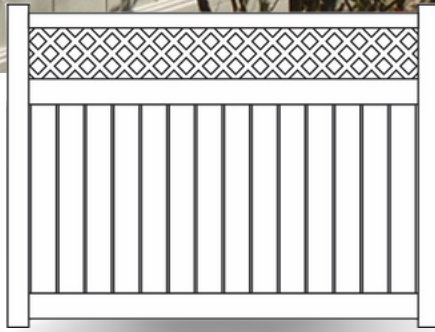

PRODUCT BROCHURE

VINYL PRIVACY FENCE

*Timeless Beauty &
Lasting Durability*

VINYL FENCE

PRIVACY

Solid Privacy
Item No. VFVN68T

SOLID

LATTICE TOP

**NARROW
LATTICE TOP**

**CLOSED
SPINDLE TOP**

**OPEN
SPINDLE TOP**

HORIZONTAL

OUR VINYL FENCE WON'T RUST, ROT OR PEEL AND NEVER NEEDS PAINTING!

Privacy with Lattice
Item No. VFPL68W

Pictured Above: Two-Toned Privacy with Open
Scalloped Spindle Top
Item No. VFPSC68WG

Combine colors for a unique look!

Heights: 3', 4', 5', 6', 7' or 8'

Widths: 6' or 8'

Posts: 4" x 4" or 5" x 5"

Colors: White, Tan or Khaki

Pickets: 7/8" x 6" Tongue and Groove

Rails: 2" x 7" Slotted Top and Bottom Rails

1.75" x 5.5" Top and Bottom Rails

2" x 3.5" Decorative Top Rail

Double Slotted Mid-Rail on 7' and 8' high fences

Aluminum insert where required

Accent Spindle Top Pickets: 1.5" x 1.5" Vinyl (Straight, Scalloped and Stepped)