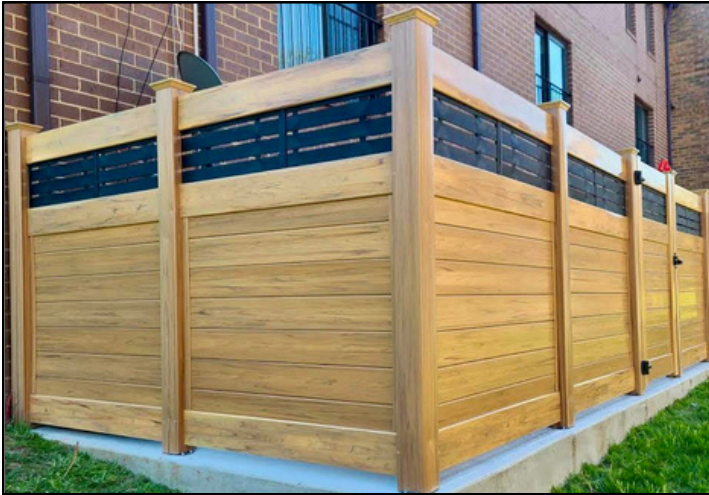

**NARROW
LATTICE TOP**

**CLOSED
SPINDLE TOP**

**OPEN
SPINDLE TOP**

HORIZONTAL

OUR VINYL FENCE WON'T RUST, ROT OR PEEL AND NEVER NEEDS PAINTING!

Privacy with Lattice
Item No. VFPL68W

Pictured Above: Two-Toned Privacy with Open
Scalloped Spindle Top
Item No. VFPSC68WG

Combine colors for a unique look!

Heights: 3', 4', 5', 6', 7' or 8'

Widths: 6' or 8'

Posts: 4" x 4" or 5" x 5"

Colors: White, Tan or Khaki

Pickets: 7/8" x 6" Tongue and Groove

Rails: 2" x 7" Slotted Top and Bottom Rails

www.capitalfenceandrail.com

Pictured Above: Cypress Horizontal Privacy with Decorative
Screen Panel Infill
Item No. VFHP68PC

Capital Fence & Rail manufactures
and distributes a full line of quality
outdoor products: