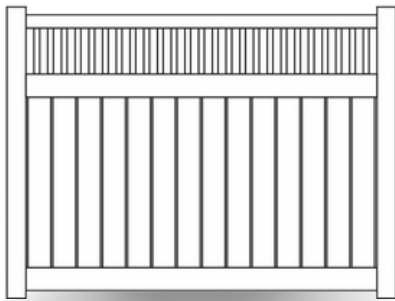

PRODUCT BROCHURE

VINYL PRIVACY FENCE

*Timeless Beauty &
Lasting Durability*

VINYL FENCE

PRIVACY

Solid Privacy
Item No. VFVN68T

SOLID

LATTICE TOP

**NARROW
LATTICE TOP**

**CLOSED
SPINDLE TOP**

**OPEN
SPINDLE TOP**

HORIZONTAL

OUR VINYL FENCE WON'T RUST, ROT OR PEEL AND NEVER NEEDS PAINTING!

Privacy with Lattice
Item No. VFPL68W

Pictured Above: Two-Toned Privacy with Open
Scalloped Spindle Top
Item No. VFPSC68WG

Combine colors for a unique look!

Heights: 3', 4', 5', 6', 7' or 8'

Widths: 6' or 8'

Posts: 4" x 4" or 5" x 5"

Colors: White, Tan or Khaki

Pickets: 7/8" x 6" Tongue and Groove

Rails: 2" x 7" Slotted Top and Bottom Rails

1.75" x 5.5" Top and Bottom Rails

2" x 3.5" Decorative Top Rail

Double Slotted Mid-Rail on 7' and 8' high fences

Aluminum insert where required

Accent Spindle Top Pickets: 1.5" x 1.5" Vinyl (Straight, Scalloped and Stepped)