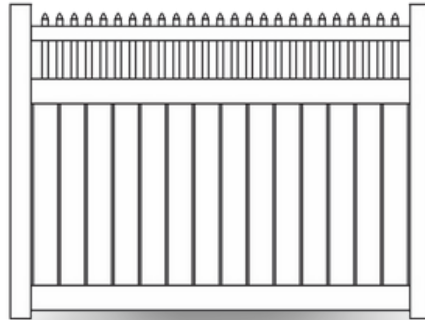

PRODUCT BROCHURE

VINYL PRIVACY FENCE

*Timeless Beauty &
Lasting Durability*

VINYL FENCE

PRIVACY

Solid Privacy
Item No. VFVN68T

SOLID

LATTICE TOP

**NARROW
LATTICE TOP**

**CLOSED
SPINDLE TOP**

**OPEN
SPINDLE TOP**

HORIZONTAL

OUR VINYL FENCE WON'T RUST, ROT OR PEEL AND NEVER NEEDS PAINTING!

Privacy with Lattice
Item No. VFPL68W

Pictured Above: Two-Toned Privacy with Open
Scalloped Spindle Top
Item No. VFPSC68WG

Combine colors for a unique look!

Heights: 3', 4', 5', 6', 7' or 8'

Widths: 6' or 8'

Posts: 4" x 4" or 5" x 5"

Colors: White, Tan or Khaki

Pickets: 7/8" x 6" Tongue and Groove

Rails: 2" x 7" Slotted Top and Bottom Rails

1.75" x 5.5" Top and Bottom Rails

2" x 3.5" Decorative Top Rail

Double Slotted Mid-Rail on 7' and 8' high fences

Aluminum insert where required

Accent Spindle Top Pickets: 1.5" x 1.5" Vinyl (Straight, Scalloped and Stepped)