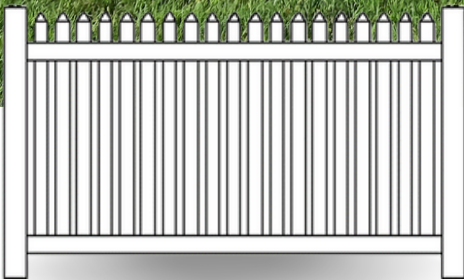

PRODUCT BROCHURE

CONTEMPORARY VINYL PICKET FENCE

*Timeless Beauty &
Lasting Durability*

VINYL FENCE

CONTEMPORARY PICKET

Contemporary Straight Picket
Item No. VFCS3W48SPADEW

**STRAIGHT
PICKET**

**SCALLOPED
PICKET**

**ARCHED
PICKET**

**CLOSED
TOP**

VINYL FENCE

CONTEMPORARY PICKET

Contemporary Scalloped Picket
Item No. VFCSC3W48W

Spade Cap vs.
Dog Ear Cap

Heights: 3', 4', 5' or 6'

Widths: 6' or 8'

Posts: 4" x 4" or 5" x 5"

Colors: White or Tan

Pickets: 7/8" x 3" (Wide) or 7/8" x 1.5" (Narrow)

Picket 3" Picket Spacing (Wide)

Spacing: 1.75" Picket Spacing (Narrow)

Rails: 2" x 3.5" Hollow Top Rail

2" x 6" Ribbed Bottom Rail

Optional: 2" x 3.5" Bottom Rail

2" x 3.5" Mid-Rail required on fences 5' and higher

Aluminum insert where required

CAPITAL
FENCE & RAIL

SUPPLIED BY:

Pictured Above: Contemporary Scalloped Picket
Item No. VFCSC3W46W24BOT