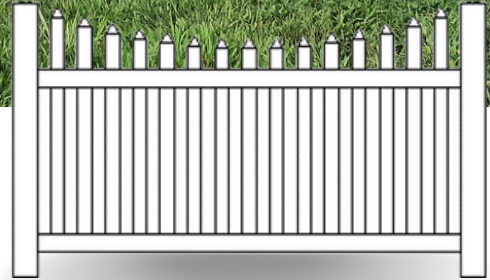

PRODUCT BROCHURE

CONTEMPORARY VINYL PICKET FENCE

*Timeless Beauty &
Lasting Durability*

VINYL FENCE

CONTEMPORARY PICKET

Contemporary Straight Picket
Item No. VFCS3W48SPADEW

**STRAIGHT
PICKET**

**SCALLOPED
PICKET**

**ARCHED
PICKET**

**CLOSED
TOP**

VINYL FENCE

CONTEMPORARY PICKET

Contemporary Scalloped Picket
Item No. VFCSC3W48W

Spade Cap vs.
Dog Ear Cap

Heights: 3', 4', 5' or 6'

Widths: 6' or 8'

Posts: 4" x 4" or 5" x 5"

Colors: White or Tan

Pickets: 7/8" x 3" (Wide) or 7/8" x 1.5" (Narrow)

Picket 3" Picket Spacing (Wide)

Spacing: 1.75" Picket Spacing (Narrow)

Rails: 2" x 3.5" Hollow Top Rail

2" x 6" Ribbed Bottom Rail

Optional: 2" x 3.5" Bottom Rail

2" x 3.5" Mid-Rail required on fences 5' and higher

Aluminum insert where required

CAPITAL
FENCE & RAIL

SUPPLIED BY:

Pictured Above: Contemporary Scalloped Picket
Item No. VFCSC3W46W24BOT