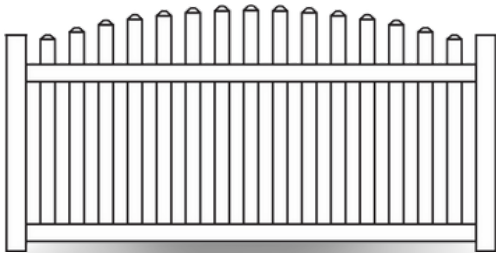

PRODUCT BROCHURE

CONTEMPORARY VINYL PICKET FENCE

*Timeless Beauty &
Lasting Durability*

VINYL FENCE

CONTEMPORARY PICKET

Contemporary Straight Picket
Item No. VFCS3W48SPADEW

**STRAIGHT
PICKET**

**SCALLOPED
PICKET**

**ARCHED
PICKET**

**CLOSED
TOP**

VINYL FENCE

CONTEMPORARY PICKET

Contemporary Scalloped Picket
Item No. VFCSC3W48W

Spade Cap vs.
Dog Ear Cap

Heights: 3', 4', 5' or 6'

Widths: 6' or 8'

Posts: 4" x 4" or 5" x 5"

Colors: White or Tan

Pickets: 7/8" x 3" (Wide) or 7/8" x 1.5" (Narrow)

Picket 3" Picket Spacing (Wide)

Spacing: 1.75" Picket Spacing (Narrow)

Rails: 2" x 3.5" Hollow Top Rail

2" x 6" Ribbed Bottom Rail

Optional: 2" x 3.5" Bottom Rail

2" x 3.5" Mid-Rail required on fences 5' and higher

Aluminum insert where required

CAPITAL
FENCE & RAIL

SUPPLIED BY:

Pictured Above: Contemporary Scalloped Picket
Item No. VFCSC3W46W24BOT