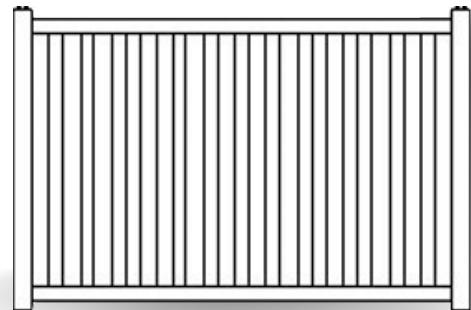

PRODUCT BROCHURE

CONTEMPORARY VINYL PICKET FENCE

*Timeless Beauty &
Lasting Durability*

VINYL FENCE

CONTEMPORARY PICKET

Contemporary Straight Picket
Item No. VFCS3W48SPADEW

**STRAIGHT
PICKET**

**SCALLOPED
PICKET**

**ARCHED
PICKET**

**CLOSED
TOP**

VINYL FENCE

CONTEMPORARY PICKET

Contemporary Scalloped Picket
Item No. VFCSC3W48W

Spade Cap vs.
Dog Ear Cap

Heights: 3', 4', 5' or 6'

Widths: 6' or 8'

Posts: 4" x 4" or 5" x 5"

Colors: White or Tan

Pickets: 7/8" x 3" (Wide) or 7/8" x 1.5" (Narrow)

Picket 3" Picket Spacing (Wide)

Spacing: 1.75" Picket Spacing (Narrow)

Rails: 2" x 3.5" Hollow Top Rail

2" x 6" Ribbed Bottom Rail