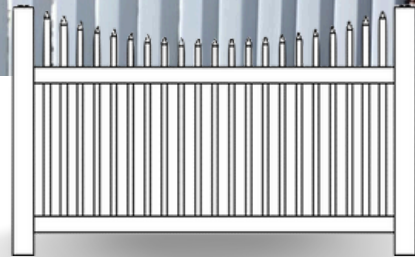

# CLASSIC PICKET

Classic Scalloped Picket  
Item No. VFCLSC48W

**STRAIGHT  
PICKET**

**SCALLOPED  
PICKET**

**ARCHED  
PICKET**

**STEPPED  
PICKET**

VINYL FENCE

# CLASSIC PICKET

Classic Stepped Picket  
Item No. VFCLST48W

Pictured Above: Tan Classic Straight Picket  
Item No. VFCLS48T

Explore colors  
for a unique  
look!

**Heights:** 3', 4', 5' or 6'

**Widths:** 6' or 8'