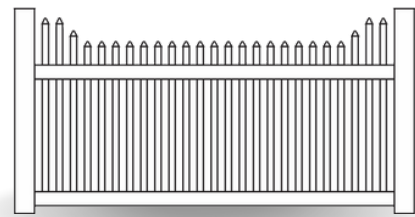

# CLASSIC PICKET

Classic Scalloped Picket  
Item No. VFCLSC48W

**STRAIGHT  
PICKET**

**SCALLOPED  
PICKET**

**ARCHED  
PICKET**

**STEPPED  
PICKET**

VINYL FENCE

# CLASSIC PICKET

Classic Stepped Picket  
Item No. VFCLST48W

Pictured Above: Tan Classic Straight Picket  
Item No. VFCLS48T

Explore colors  
for a unique  
look!

**Heights:** 3', 4', 5' or 6'

**Widths:** 6' or 8'

**Posts:** 4" x 4" or 5" x 5"

**Colors:** White or Tan

**Pickets:** 1.5" x 1.5" Hollow with Pyramid Cap

**Picket Spacing:** 1.75" Picket Spacing

**Rails:** 2" x 3.5" Hollow Top Rail

2" x 6" Ribbed Bottom Rail