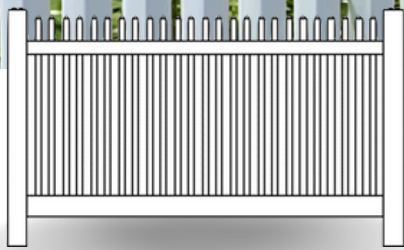

# CLASSIC PICKET

Classic Scalloped Picket  
Item No. VFCLSC48W

**STRAIGHT  
PICKET**

**SCALLOPED  
PICKET**

**ARCHED  
PICKET**

**STEPPED  
PICKET**

VINYL FENCE

# CLASSIC PICKET

Classic Stepped Picket  
Item No. VFCLST48W

Pictured Above: Tan Classic Straight Picket  
Item No. VFCLS48T

Explore colors  
for a unique  
look!

**Heights:** 3', 4', 5' or 6'

**Widths:** 6' or 8'