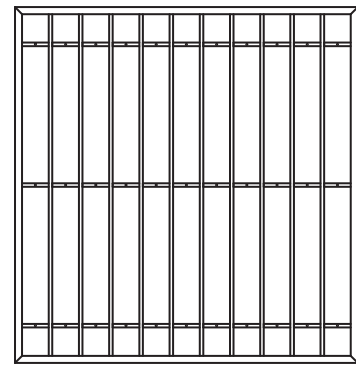

- Fusion of wood and iron for an upscale privacy fence
- Matching walk and drive gates
- Customize using any desired picket material and / color

Shown with composite pickets installed

ESTATE

ORNAMENTAL PRIVACY FENCE
PANEL & GATES

PANEL

94 7/8"

WALK GATE

75"

46 7/8"

DRIVE GATE

75"

72 3/8"