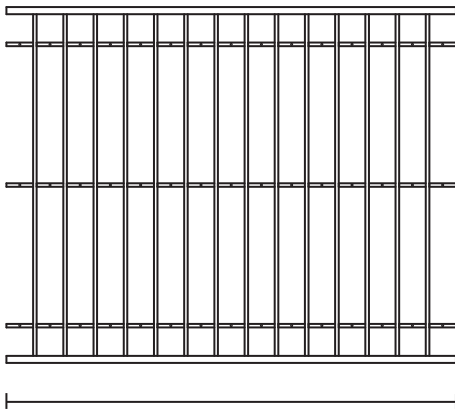

ESTATE

ORNAMENTAL PRIVACY FENCE
PANEL & GATES

PANEL