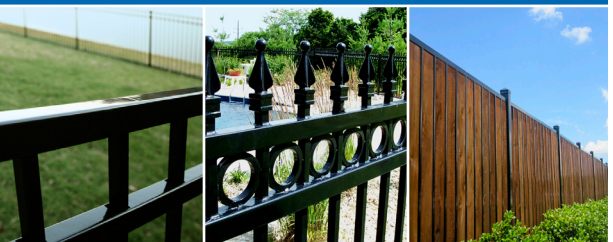

RESIDENTIAL