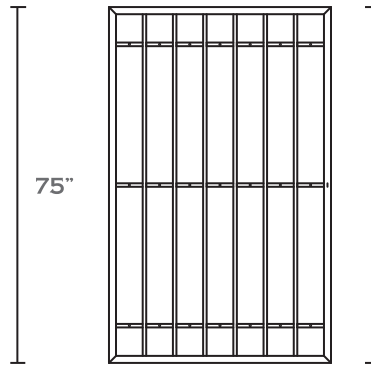

- Fusion of wood and iron for an upscale privacy fence
- Matching walk and drive gates
- Customize using any desired picket material and / color

Shown with composite pickets installed

ESTATE

ORNAMENTAL PRIVACY FENCE
PANEL & GATES

PANEL

94 7/8"

WALK GATE

75"

46 7/8"

DRIVE GATE

75"

72 3/8"